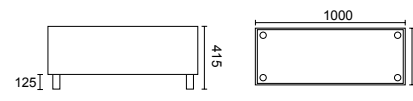

SALAAM OTM
SALAAM OTTOMAN

SALAAM TB2
SALAAM CENTRE TABLE

SALAAM TB1
SALAAM SIDE TABLE

SALAAM 03
SALAAM 3 SEATER

SALAAM 02
SALAAM 2 SEATER

SALAAM 01
SALAAM 1 SEATER

salaam

salaam

SERIES

Your Peace Of Mind

All dimension in mm

Our products are manufactured under stringent quality controls and is recipient of ISO 9001:2000 Quality Assurance.

With the constant upgrading of products, ARTECOMO reserves the right to make appropriate changes of specification without any prior notice.