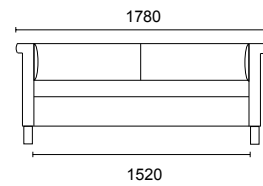

SALAAM OTM
SALAAM OTTOMAN

SALAAM TB2
SALAAM CENTRE TABLE

SALAAM TB1
SALAAM SIDE TABLE

SALAAM 03
SALAAM 3 SEATER

SALAAM 02
SALAAM 2 SEATER

SALAAM 01
SALAAM 1 SEATER

salaam

salaam

SERIES

Your Peace Of Mind

All dimension in mm

Our products are manufactured under stringent quality controls and is recipient of ISO 9001:2000 Quality Assurance.

With the constant upgrading of products, ARTECOMO reserves the right to make appropriate changes of specification without any prior notice.