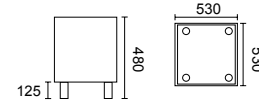

SALAAM OTM
SALAAM OTTOMAN

SALAAM TB2
SALAAM CENTRE TABLE

SALAAM TB1
SALAAM SIDE TABLE

SALAAM 03
SALAAM 3 SEATER

SALAAM 02
SALAAM 2 SEATER

SALAAM 01
SALAAM 1 SEATER

salaam

salaam

SERIES

Your Peace Of Mind

All dimension in mm

Our products are manufactured under stringent quality controls and is recipient of ISO 9001:2000 Quality Assurance.

With the constant upgrading of products, ARTECOMO reserves the right to make appropriate changes of specification without any prior notice.