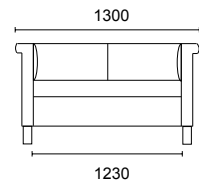

SALAAM OTM
SALAAM OTTOMAN

SALAAM TB2
SALAAM CENTRE TABLE

SALAAM TB1
SALAAM SIDE TABLE

SALAAM 03
SALAAM 3 SEATER

SALAAM 02
SALAAM 2 SEATER

SALAAM 01
SALAAM 1 SEATER

salaam

salaam

SERIES

Your Peace Of Mind

All dimension in mm

Our products are manufactured under stringent quality controls and is recipient of ISO 9001:2000 Quality Assurance.

With the constant upgrading of products, ARTECOMO reserves the right to make appropriate changes of specification without any prior notice.