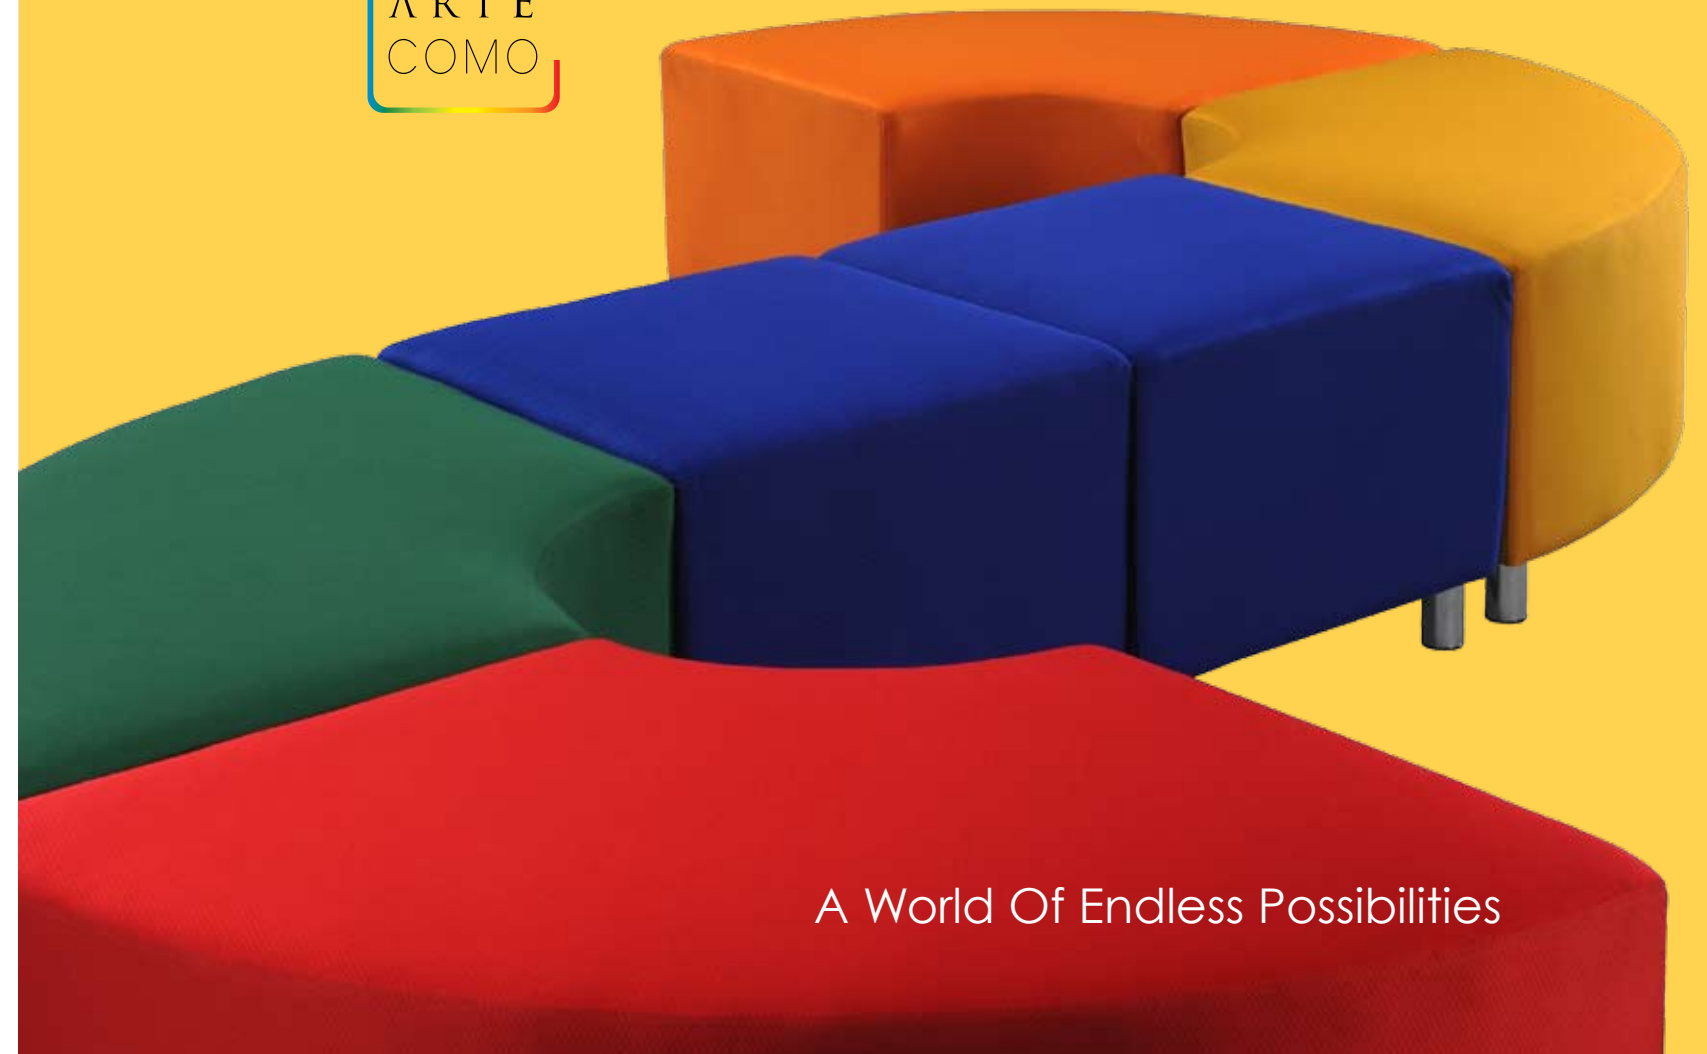

JAMA - C

JAMA - Q

JAMA - S

jama

jama

SERIES

A World Of Endless Possibilities

All dimension in mm

Our products are manufactured under stringent quality controls and is recipient of ISO 9001:2000 Quality Assurance.

With the constant upgrading of products, ARTECOMO reserves the right to make appropriate changes of specification without any prior notice.